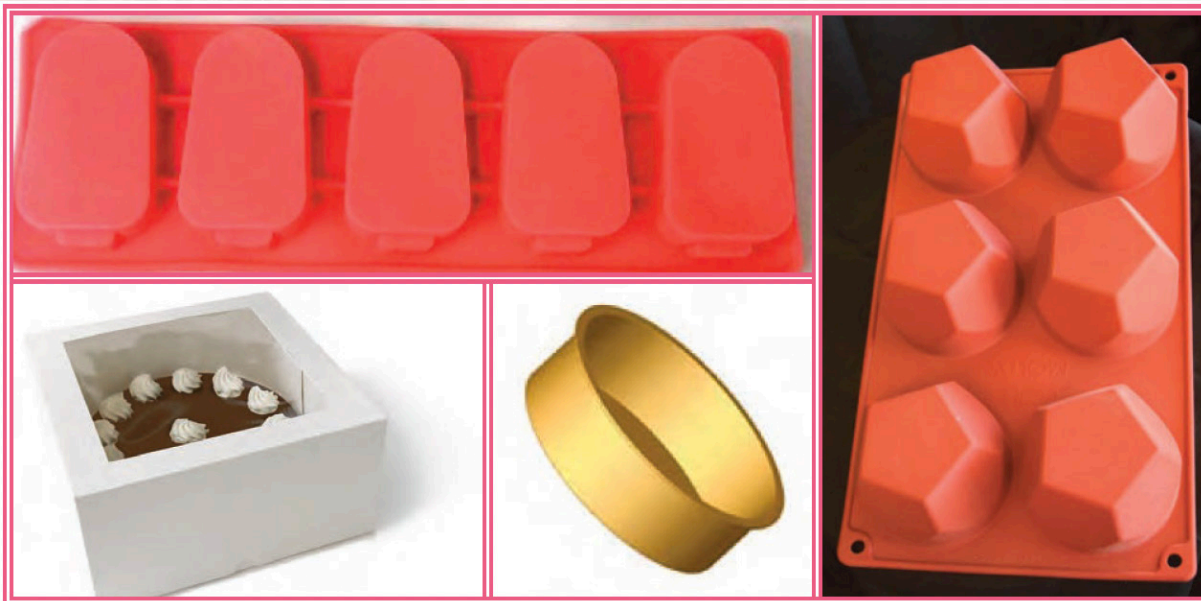

Cake Supplies, Boxes, and Molds

CAKE SUPPLIES AND MOLDS

PIPING GEL

Item #	Description	Size	QTY.
95228	Blue (JCTS)	5 lbs.	1 Tub
74102	Clear (American Almond)	5 lbs.	1 Tub
95230	Green (JCTS)	5 lbs.	1 Tub
95231	Pink (JCTS)	5 lbs.	1 Tub
95229	Red (JCTS)	5 lbs.	1 Tub
74114	Vanilla (clear) Deco	5 lbs.	1 Tub
95232	White	5 lbs.	1 Tub
95233	Yellow (JCTS)	5 lbs.	1 Tub

CANDLES

Item #	Description	Size	QTY.
95442	Birthday Candles Spiral	24	12 bx.

CARDBOARD CAKE CIRCLES

Item #	Description	Size	QTY.
98020	8" Cake Circle	8" dia	500
98021	9" Cake Circle	9" dia	250
98022	10" Cake Circle	10" dia	250
98023	12" Cake Circle	12" dia	250
98024	10 x 14" Cake Rectangle	10 x 14"	100

CAKE, POP AND OTHER MOLDS

Item #	Description	QTY.
91100	Cookie Disk Mold	1
91640	6' x 3' Heart Shaped Mold	1
91521	Large Pop Mold (4oz)	1
91132	9' x 13' x 2' Quarter Sheet	1
91630	6' x 3' Round Cake Mold	1
91730	7' x 3' Round Cake Mold	1
91830	8' x 3' Round Cake Mold	1
91930	9' x 3' Round Cake Mold	1
91931	10' x 3' Round Cake Mold	1
91210	Small Pop Mold (2.5oz)	1
91310	Sundae Tartufo Mold	1

WINDOW CAKE BOXES

Item #	Description	Size	QTY.
98006	Novelty Box	8 x 8 x 2 1/2	100
98007	8 inch Box	8 x 8 x 4	100
98010	10 inch Box	10 x 10 x 4	100
98011	12 inch Box	12 x 12 x 4	100
98012	1/2 sheet	14 x 10 x 4	100

DINGMAN'S DAIRY

191 PENNSYLVANIA AVE • PATERSON, NJ 07503
1-800-958-6838 • www.dingmansdairy.com